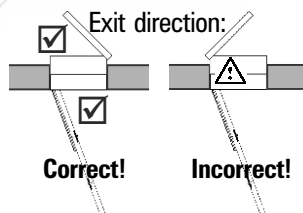

# Installation Guide Flat Roof Exit

**1 Installation Attic Stairs** (take flat roof exit hatch and door to the roof first)  
Provide reasonable mounting possibility. Choose appropriate position on the ceiling! (Installation Guide Attic Stairs)

**Concrete ceiling**

**Suspended ceiling**

**Wooden beam ceiling**

**Important: Insulation and air-tight connection!**

Glue Wellhöfer sealing tape to airtightness layer on site. (Installation Guide Connection System)  
Consider ceiling and roof structure and also insulate gap on site if necessary.

**2 Installation Flat Roof Exit:**  
Using enclosed screws (4x16), screw aluminium plates to the outside of the flat roof exit hatch. In the area of the plates, pre-drill pilot holes into the attic stairs hatch (Ø 4 mm).

Attach the flat roof exit hatch.

**Important: Comply with the exit direction!**

Firmly connect attic stairs hatch to aluminium plates by screwing self-drilling screws (3,5x32) into pre-drilled holes.

Installation on top of the roof: Please turn round!