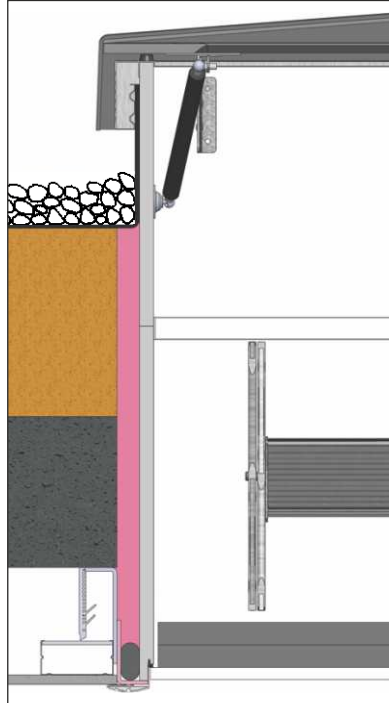

# Installation Guide Flat Roof Exit

**1 Installation Attic Stairs** (take flat roof exit hatch and door to the roof first)  
Provide reasonable mounting possibility. Choose appropriate position on the ceiling! (Installation Guide Attic Stairs)

**Concrete ceiling**

**Suspended ceiling**

**Wooden beam ceiling**

**Important: Insulation and air-tight connection!**

Glue Wellhöfer sealing tape to airtightness layer on site. (Installation Guide Connection System)  
Consider ceiling and roof structure and also insulate gap on site if necessary.

**2 Installation Flat Roof Exit:**  
Using enclosed screws (4x16), screw aluminium plates to the outside of the flat roof exit hatch. In the area of the plates, pre-drill pilot holes into the attic stairs hatch (Ø 4 mm).

Attach the flat roof exit hatch.

**Important: Comply with the exit direction!**

Firmly connect attic stairs hatch to aluminium plates by screwing self-drilling screws (3,5x32) into pre-drilled holes.

Installation on top of the roof: Please turn round!