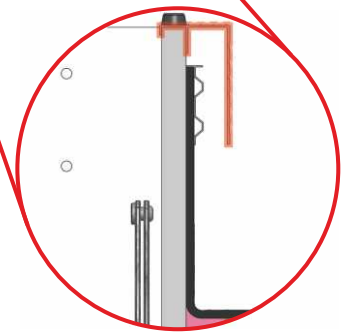

**2 Installation Flat Roof Exit:**  
Using enclosed screws (4x16), screw aluminium plates to the outside of the flat roof exit hatch. In the area of the plates, pre-drill pilot holes into the attic stairs hatch (Ø 4 mm).

Attach the flat roof exit hatch.

**Important: Comply with the exit direction!**

Firmly connect attic stairs hatch to aluminium plates by screwing self-drilling screws (3,5x32) into pre-drilled holes.

Installation on top of the roof: Please turn round!

# Installation Guide Flat Roof Exit

- 3 Connection to the roof cladding:**  
 Raise the roof cladding so that it wraps around the flat roof hatch.  
 Fasten it using suitable rails (on site).  
 Glue the roof cladding.

- 4 Fasten weather protection profile:**  
 Set on top of the flat roof hatch frame.  
 Fasten rubber buffers at edges of longitudinal sides  
 with round head screws (4x30).  
 Tighten it in pre-drilled holes using raised countersunk  
 head wood screws.