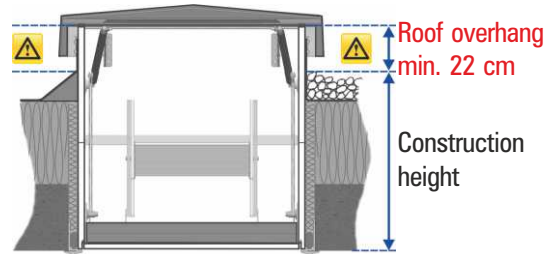

Installation Guide Flat Roof Exit

1. **3 Connection to the roof cladding:**
   Raise the roof cladding so that it wraps around the flat roof hatch.
   Fasten it using suitable rails (on site).
   Glue the roof cladding.