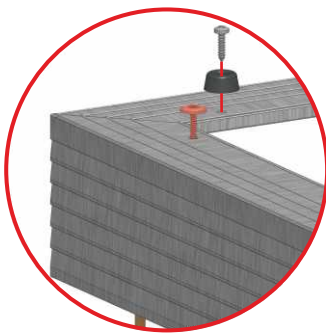

**Concrete ceiling**

**Suspended ceiling**

**Wooden beam ceiling**

**Important: Insulation and air-tight connection!**

Glue Wellhöfer sealing tape to airtightness layer on site. (Installation Guide Connection System)  
Consider ceiling and roof structure and also insulate gap on site if necessary.

**2 Installation Flat Roof Exit:**  
Using enclosed screws (4x16), screw aluminium plates to the outside of the flat roof exit hatch. In the area of the plates, pre-drill pilot holes into the attic stairs hatch (Ø 4 mm).

Attach the flat roof exit hatch.

**Important: Comply with the exit direction!**

Firmly connect attic stairs hatch to aluminium plates by screwing self-drilling screws (3,5x32) into pre-drilled holes.

Installation on top of the roof: Please turn round!

# Installation Guide Flat Roof Exit

- 3 Connection to the roof cladding:**  
 Raise the roof cladding so that it wraps around the flat roof hatch.  
 Fasten it using suitable rails (on site).  
 Glue the roof cladding.