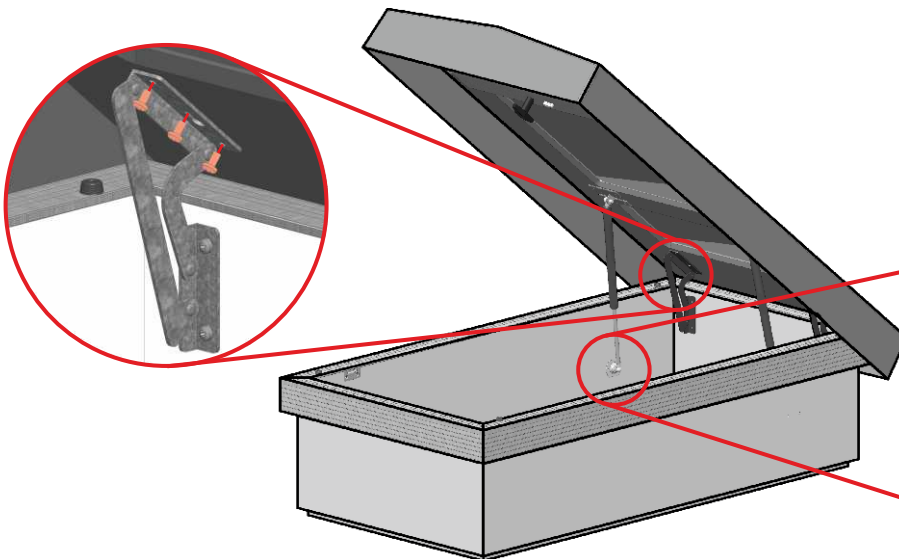

1. **5 Mounting flat roof exit hatch door:**
   Fasten both hinges to flat roof exit hatch door with screws (M6x12).