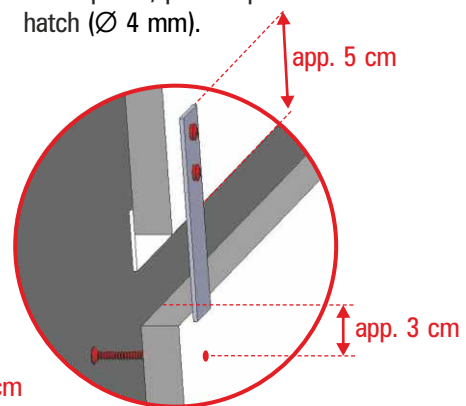

# Installation Guide Flat Roof Exit

**1 Installation Attic Stairs** (take flat roof exit hatch and door to the roof first)  
Provide reasonable mounting possibility. Choose appropriate position on the ceiling! (Installation Guide Attic Stairs)

**Concrete ceiling**

**Suspended ceiling**

**Wooden beam ceiling**

**Important: Insulation and air-tight connection!**

Glue Wellhöfer sealing tape to airtightness layer on site. (Installation Guide Connection System)  
Consider ceiling and roof structure and also insulate gap on site if necessary.

**2 Installation Flat Roof Exit:**  
Using enclosed screws (4x16), screw aluminium plates to the outside of the flat roof exit hatch. In the area of the plates, pre-drill pilot holes into the attic stairs hatch (Ø 4 mm).

Attach the flat roof exit hatch.

**Important: Comply with the exit direction!**

Firmly connect attic stairs hatch to aluminium plates by screwing self-drilling screws (3,5x32) into pre-drilled holes.

Installation on top of the roof: Please turn round!