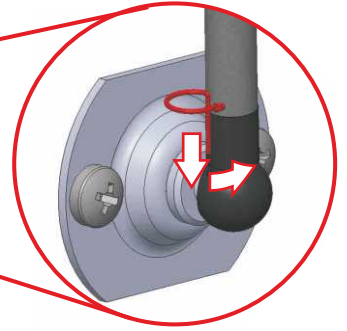

Mount the dampeners.
Insert the locking pin
and clip in.