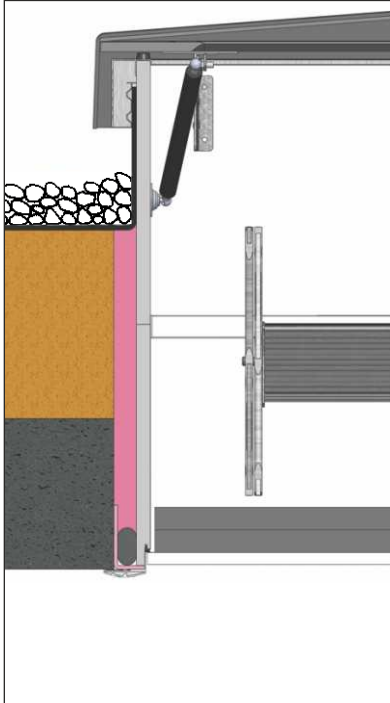

# Installation Guide Flat Roof Exit

**1 Installation Attic Stairs** (take flat roof exit hatch and door to the roof first)  
Provide reasonable mounting possibility. Choose appropriate position on the ceiling! (Installation Guide Attic Stairs)

**Concrete ceiling**

**Suspended ceiling**

**Wooden beam ceiling**

**Important: Insulation and air-tight connection!**

Glue Wellhöfer sealing tape to airtightness layer on site. (Installation Guide Connection System)  
Consider ceiling and roof structure and also insulate gap on site if necessary.

**2 Installation Flat Roof Exit:**  
Using enclosed screws (4x16), screw aluminium plates to the outside of the flat roof exit hatch. In the area of the plates, pre-drill pilot holes into the attic stairs hatch (Ø 4 mm).

Attach the flat roof exit hatch.

**Important: Comply with the exit direction!**

Firmly connect attic stairs hatch to aluminium plates by screwing self-drilling screws (3,5x32) into pre-drilled holes.

Installation on top of the roof: Please turn round!