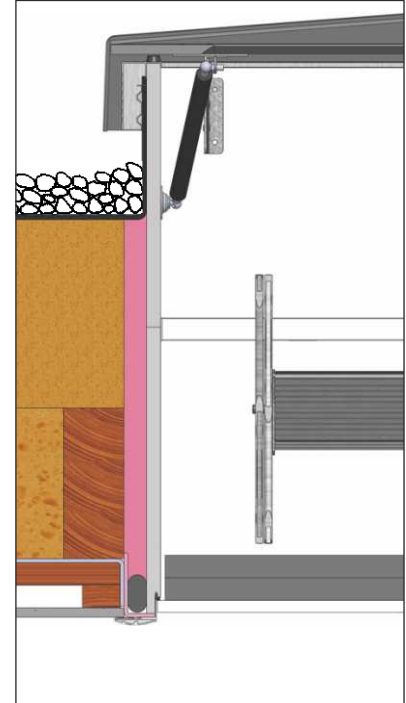

# Installation Guide Flat Roof Exit

**1 Installation Attic Stairs** (take flat roof exit hatch and door to the roof first)  
Provide reasonable mounting possibility. Choose appropriate position on the ceiling! (Installation Guide Attic Stairs)

**Concrete ceiling**

**Suspended ceiling**

**Wooden beam ceiling**

**Important: Insulation and air-tight connection!**

Glue Wellhöfer sealing tape to airtightness layer on site. (Installation Guide Connection System)  
Consider ceiling and roof structure and also insulate gap on site if necessary.

**2 Installation Flat Roof Exit:**  
Using enclosed screws (4x16), screw aluminium plates to the outside of the flat roof exit hatch. In the area of the plates, pre-drill pilot holes into the attic stairs hatch (Ø 4 mm).

Attach the flat roof exit hatch.

**Important: Comply with the exit direction!**

Firmly connect attic stairs hatch to aluminium plates by screwing self-drilling screws (3,5x32) into pre-drilled holes.

Installation on top of the roof: Please turn round!