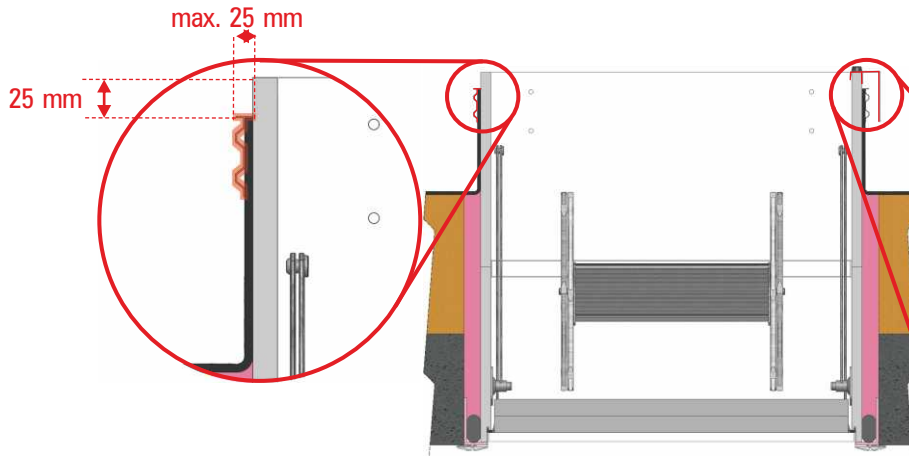

**2 Installation Flat Roof Exit:**  
Using enclosed screws (4x16), screw aluminium plates to the outside of the flat roof exit hatch. In the area of the plates, pre-drill pilot holes into the attic stairs hatch (Ø 4 mm).

Attach the flat roof exit hatch.

**Important: Comply with the exit direction!**

Firmly connect attic stairs hatch to aluminium plates by screwing self-drilling screws (3,5x32) into pre-drilled holes.

Installation on top of the roof: Please turn round!

# Installation Guide Flat Roof Exit

- 3 Connection to the roof cladding:**  
 Raise the roof cladding so that it wraps around the flat roof hatch.  
 Fasten it using suitable rails (on site).  
 Glue the roof cladding.