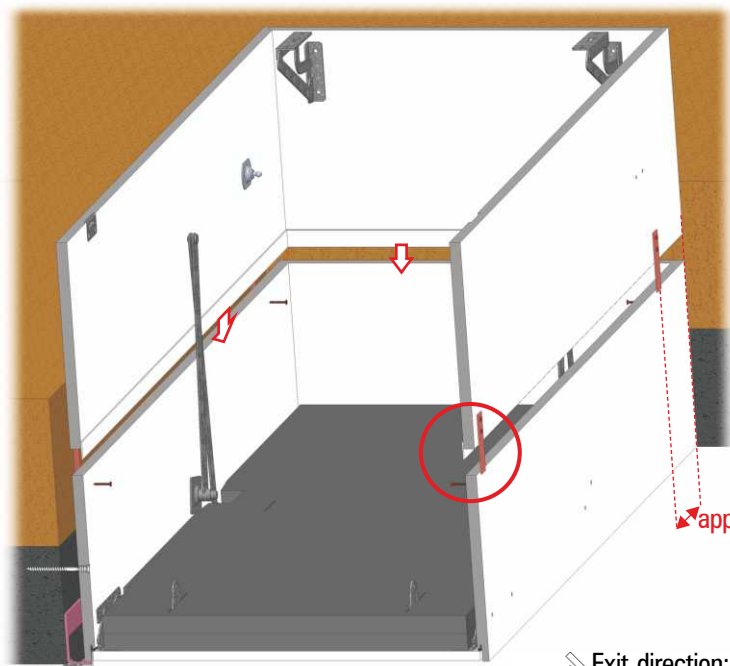

# Installation Guide Flat Roof Exit

**1 Installation Attic Stairs** (take flat roof exit hatch and door to the roof first)  
Provide reasonable mounting possibility. Choose appropriate position on the ceiling! (Installation Guide Attic Stairs)

**Concrete ceiling**

**Suspended ceiling**

**Wooden beam ceiling**

**Important: Insulation and air-tight connection!**

Glue Wellhöfer sealing tape to airtightness layer on site. (Installation Guide Connection System)  
Consider ceiling and roof structure and also insulate gap on site if necessary.

**2 Installation Flat Roof Exit:**  
Using enclosed screws (4x16), screw aluminium plates to the outside of the flat roof exit hatch. In the area of the plates, pre-drill pilot holes into the attic stairs hatch (Ø 4 mm).

Attach the flat roof exit hatch.

**Important: Comply with the exit direction!**

Firmly connect attic stairs hatch to aluminium plates by screwing self-drilling screws (3,5x32) into pre-drilled holes.

Installation on top of the roof: Please turn round!